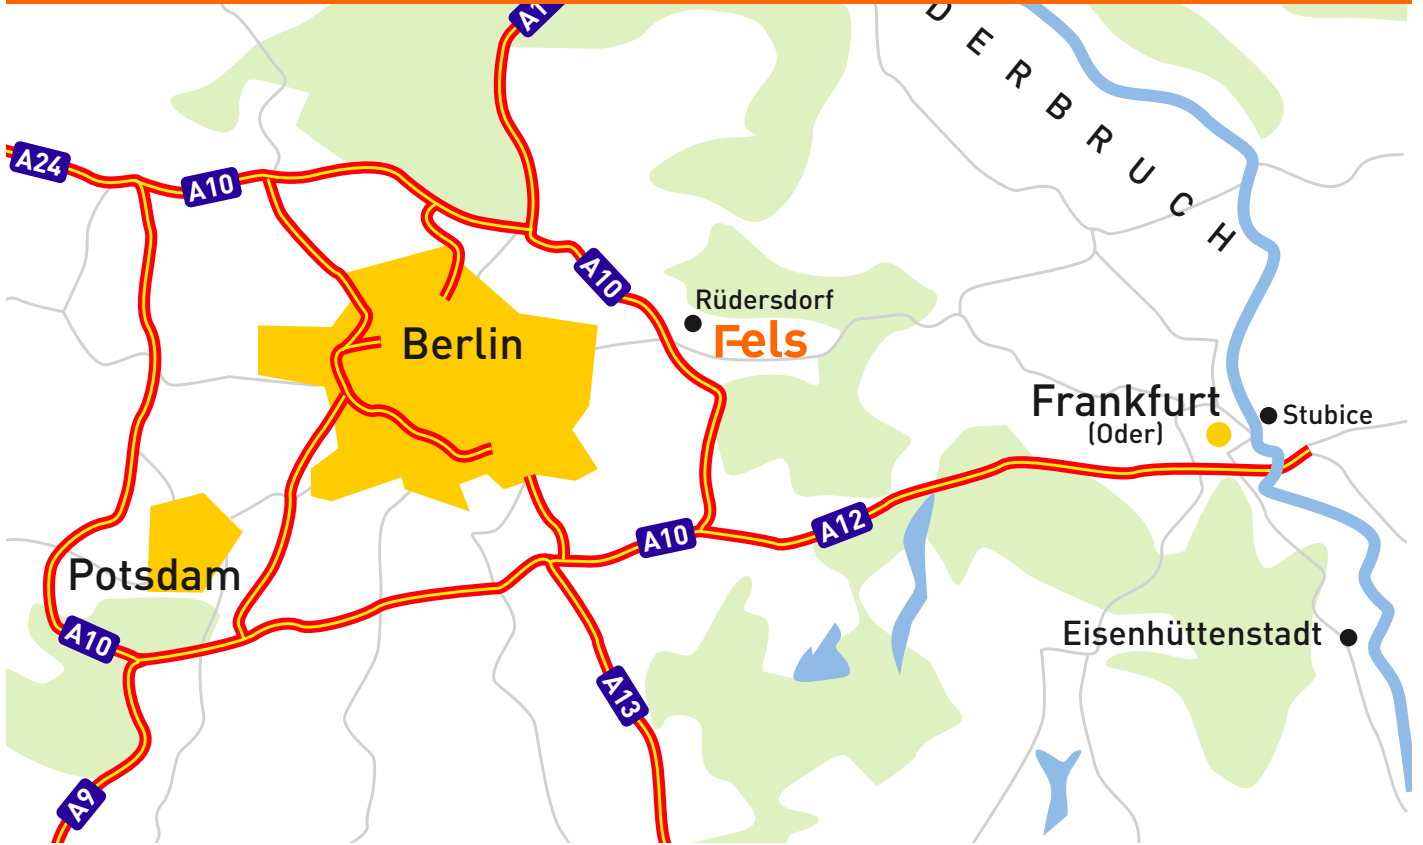

## Region

##### you are travelling on the A10

- leave the motorway at exit 4 Berlin Hellersdorf
  - turn onto the B1/B5 in the direction of Frankfurt/Oder
  - drive through the Tasdorf district up to Herzfelde
  - then turn left and follow the signs towards Fels-Werke
- You have arrived at your destination.