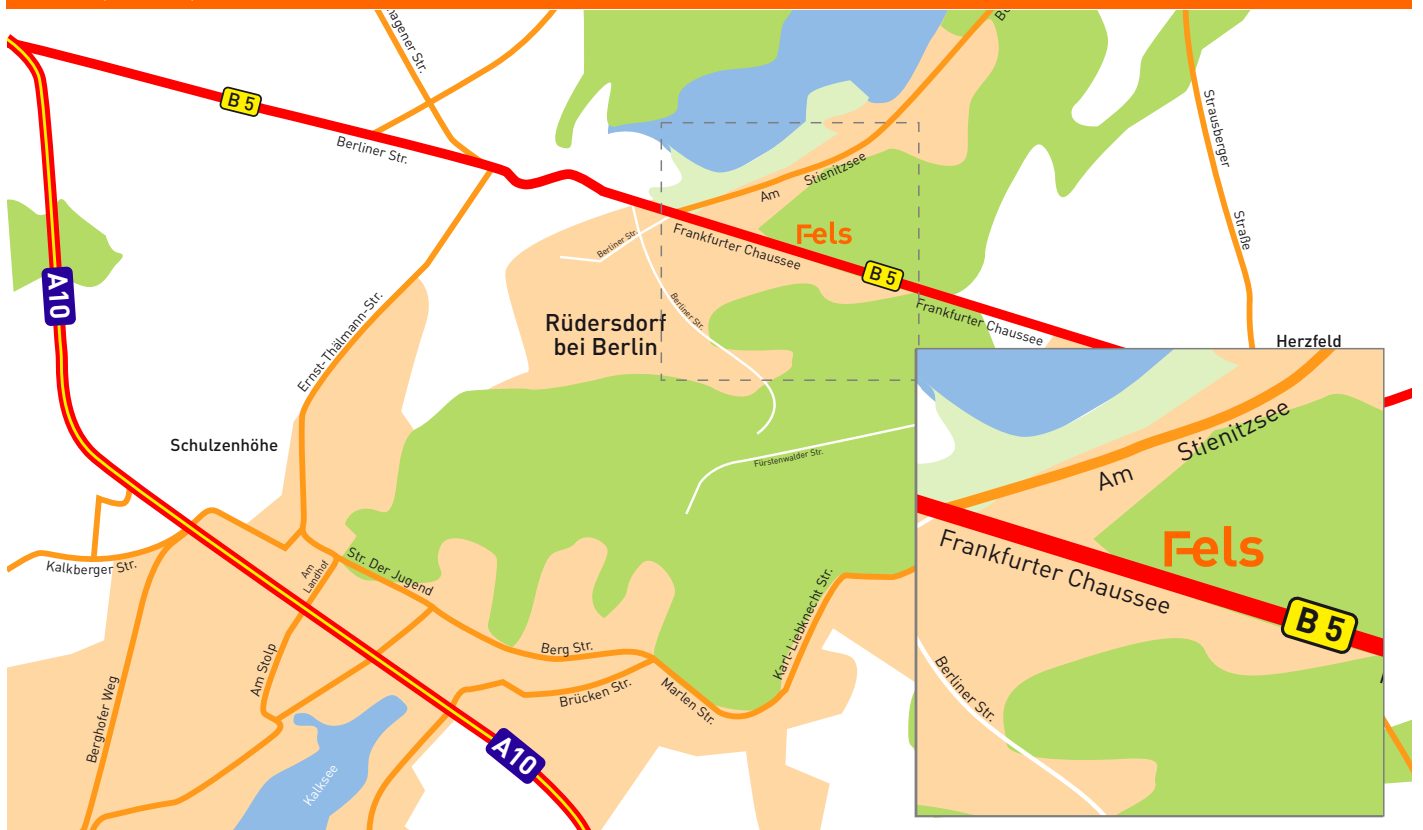

Zoom (Detail)