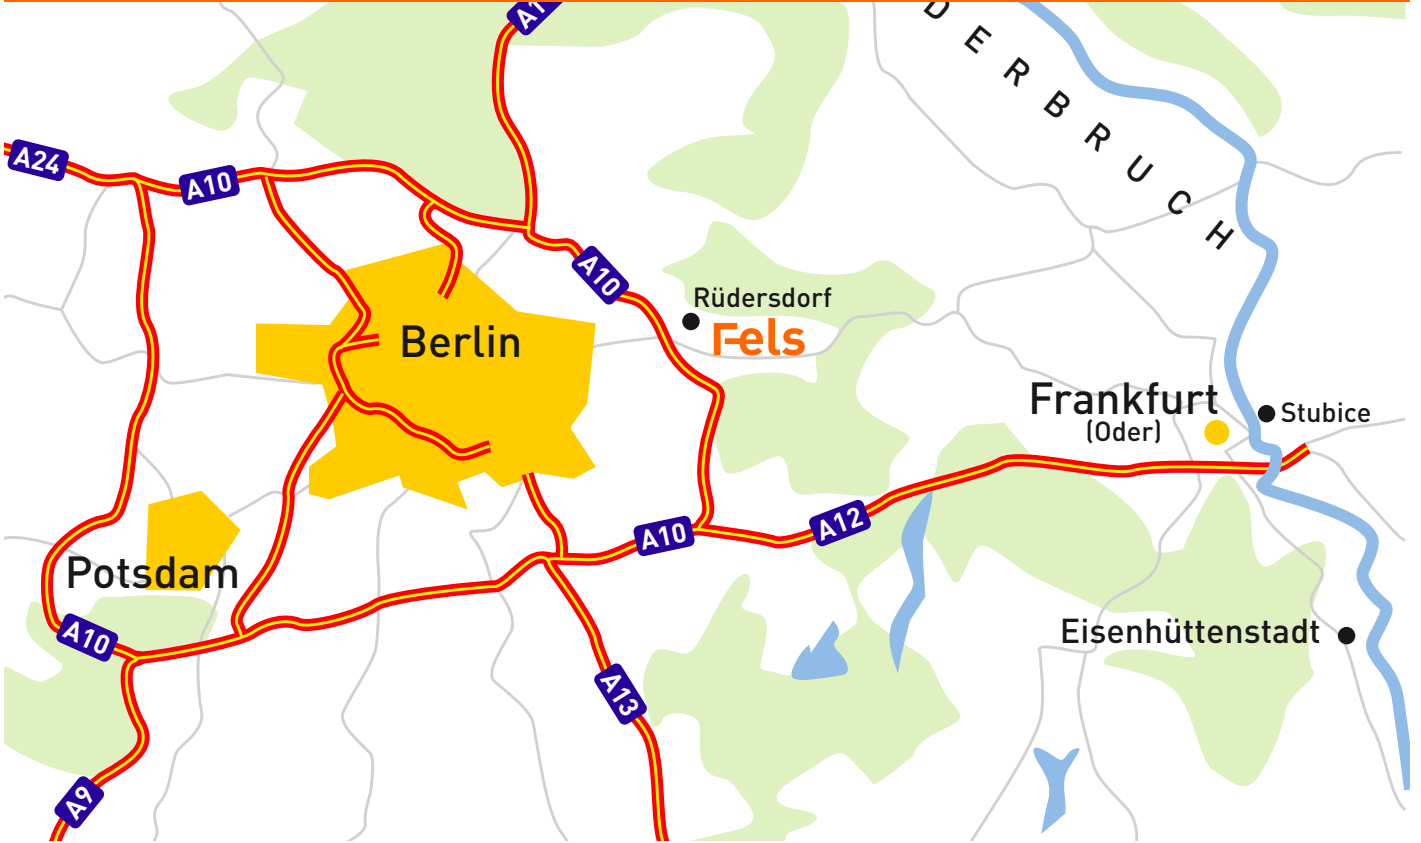

## Region

##### you are travelling on the A10

- leave the motorway at exit 4 Berlin Hellersdorf
- turn onto the B1/B5 in the direction of Frankfurt/Oder
- drive through the Tasdorf district
- after approx. 1 km turn left and follow the signs towards "Fels-Werke"