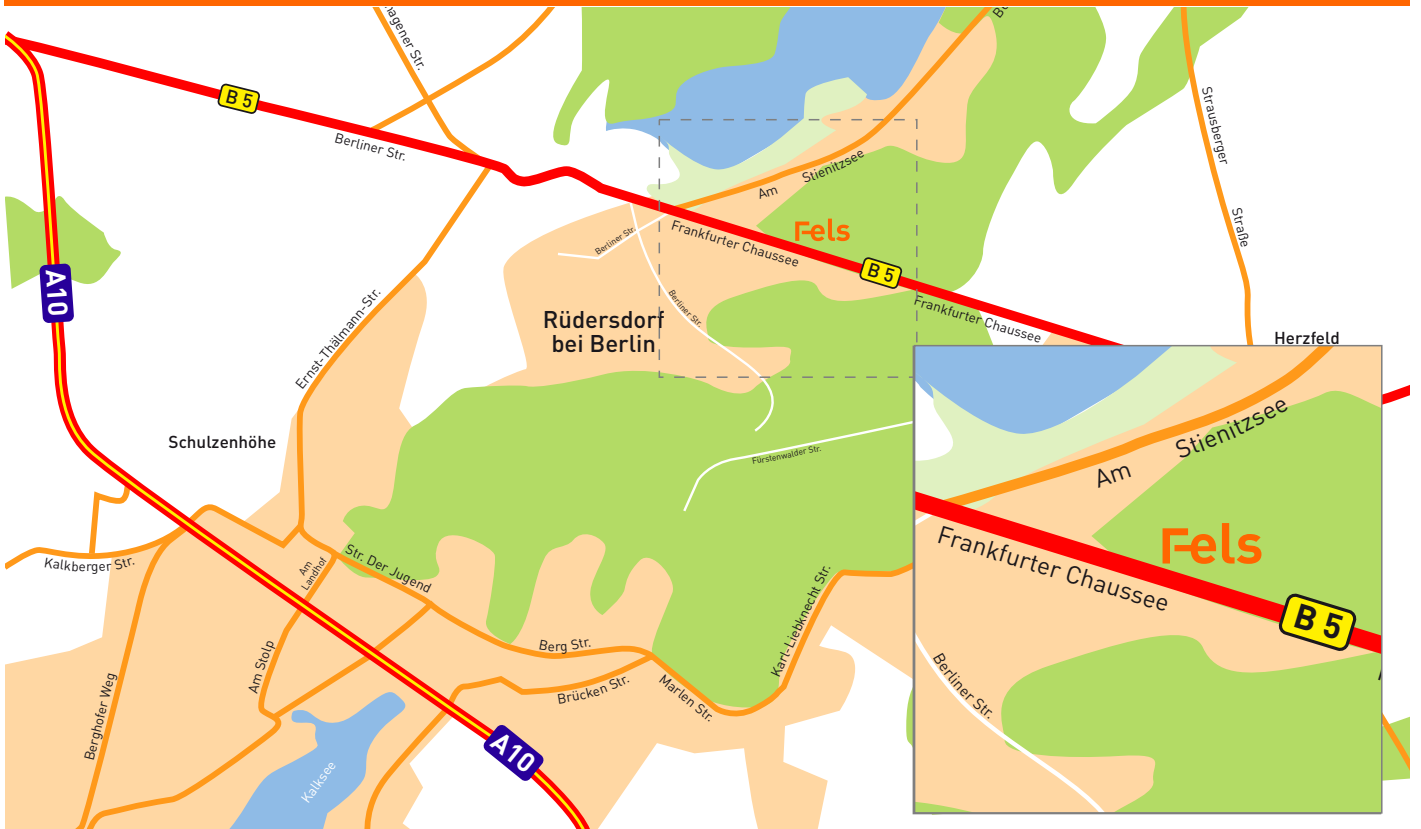

Zoom (Detail)